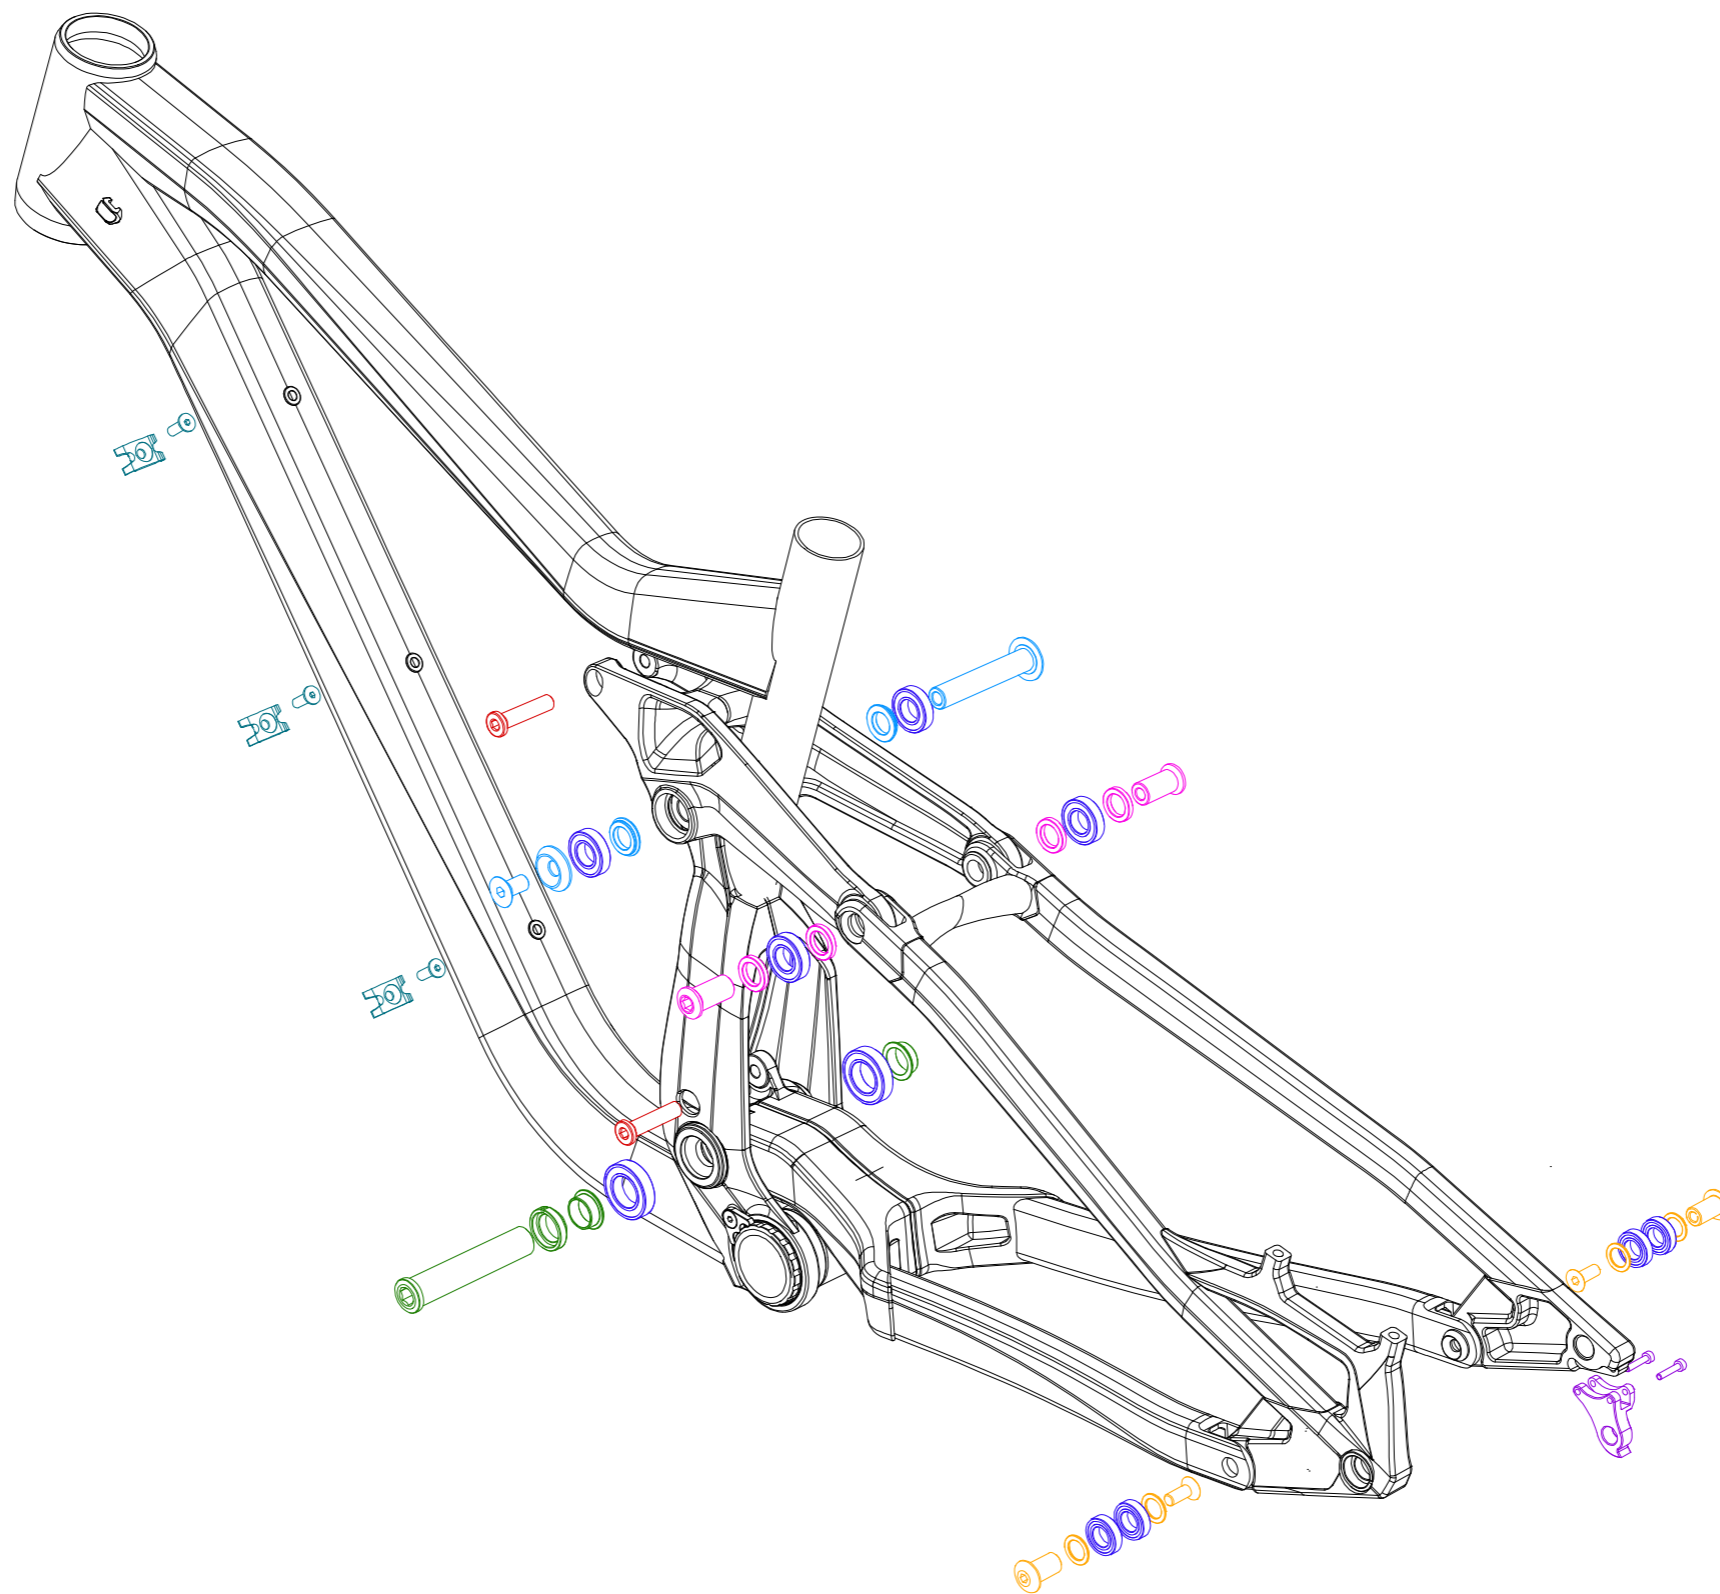

- SHOCK BOLT KIT
- V LINK PIVOT KIT
- BEARING KIT
- HORST LINK KIT
- MAIN PIVOT KIT
- V-LINK - SEAT STAYS KIT
- HANGER KIT
- CABLE GUIDES

RECOMMENDED TORQUE VALUES

PART NUMBER	TORQUE
SHOCK BOLTS	15NM
V-LINK PIVOT	15NM
V-LINK SEAT STAYS	15NM
HORST LINK	6NM
MAIN PIVOT	15NM
HANGER	3NM
CABLE GUIDES	4NM